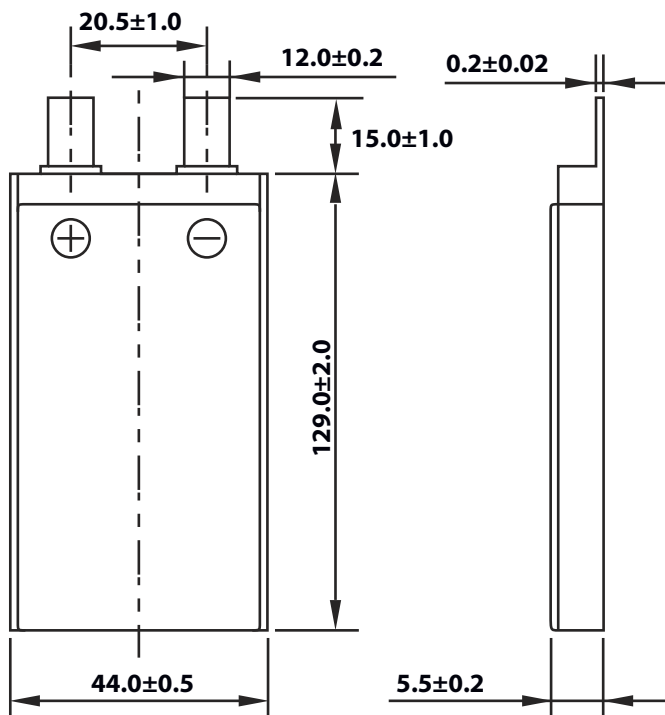

Sport Track Series - 3250mAh Data Sheet for 5544129

SPECIFICATIONS

Model		5544129
Nominal Capacity		3250mAh
Nominal Voltage		3.7V
Weight		Max 77.0g
AC-Impedance (mΩ) at 1kHz		Max 2.8
Dimensions	Thickness	5.5 ± 0.2mm
	Width	44.0 ± 0.5mm
	Length	129.0 ± 2.0mm
Nominal Charge Condition	Current	1625mA (0.5C)
	Voltage	4.2V
	Cut-off Current	162.5mA (C/20)
	Ending Time	1.5h
Nominal Discharge	Current	3250mA (1C)
	Cut-off Current	3.0V
Maximum Charge Current		6.5A (2C)
Maximum Discharge Current	Continuous	97.5A (30C)
	Bursts	178.7A (55C)
Temperature Condition	Charge	0~45°C
	Discharge	-20~60°C
	Storage	-20~35°C

DIMENSIONS (mm)

CHARGE CHARACTERISTICS

DISCHARGE RATE CHARACTERISTICS

DISCHARGE TEMPERATURE CHARACTERISTICS

CYCLE LIFE CHARACTERISTICS