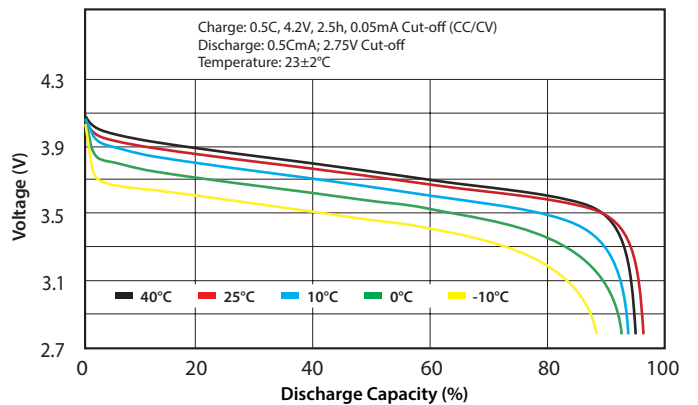

Sport Track Series - 3250mAh Data Sheet for 5544129

SPECIFICATIONS

Model		5544129
Nominal Capacity		3250mAh
Nominal Voltage		3.7V
Weight		Max 77.0g
AC-Impedance (mΩ) at 1kHz		Max 2.8
Dimensions	Thickness	5.5 ± 0.2mm
	Width	44.0 ± 0.5mm
	Length	129.0 ± 2.0mm
Nominal Charge Condition	Current	1625mA (0.5C)
	Voltage	4.2V
	Cut-off Current	162.5mA (C/20)
	Ending Time	1.5h
Nominal Discharge	Current	3250mA (1C)
	Cut-off Current	3.0V
Maximum Charge Current		6.5A (2C)
Maximum Discharge Current	Continuous	97.5A (30C)
	Bursts	178.7A (55C)
Temperature Condition	Charge	0~45°C
	Discharge	-20~60°C
	Storage	-20~35°C

DIMENSIONS (mm)

CHARGE CHARACTERISTICS

DISCHARGE RATE CHARACTERISTICS

DISCHARGE TEMPERATURE CHARACTERISTICS

CYCLE LIFE CHARACTERISTICS