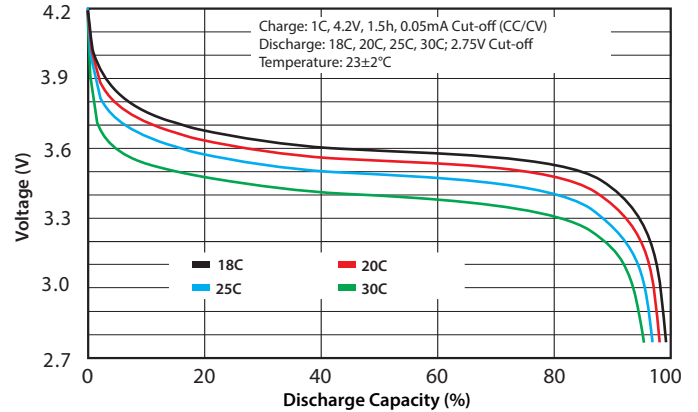

Sport Track Series - 3250mAh Data Sheet for 5544129

SPECIFICATIONS

Model		5544129
Nominal Capacity		3250mAh
Nominal Voltage		3.7V
Weight		Max 77.0g
AC-Impedance (mΩ) at 1kHz		Max 2.8
Dimensions	Thickness	5.5 ± 0.2mm
	Width	44.0 ± 0.5mm
	Length	129.0 ± 2.0mm
Nominal Charge Condition	Current	1625mA (0.5C)
	Voltage	4.2V
	Cut-off Current	162.5mA (C/20)
	Ending Time	1.5h
Nominal Discharge	Current	3250mA (1C)
	Cut-off Current	3.0V
Maximum Charge Current		6.5A (2C)
Maximum Discharge Current	Continuous	97.5A (30C)
	Bursts	178.7A (55C)
Temperature Condition	Charge	0~45°C
	Discharge	-20~60°C
	Storage	-20~35°C

DIMENSIONS (mm)

CHARGE CHARACTERISTICS

DISCHARGE RATE CHARACTERISTICS

DISCHARGE TEMPERATURE CHARACTERISTICS

CYCLE LIFE CHARACTERISTICS