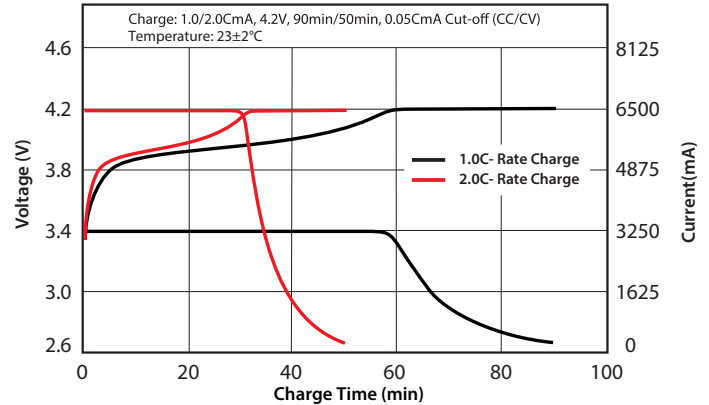

Sport Track Series - 3250mAh Data Sheet for 5544129

SPECIFICATIONS

Model		5544129
Nominal Capacity		3250mAh
Nominal Voltage		3.7V
Weight		Max 77.0g
AC-Impedance (mΩ) at 1kHz		Max 2.8
Dimensions	Thickness	5.5 ± 0.2mm
	Width	44.0 ± 0.5mm
	Length	129.0 ± 2.0mm
Nominal Charge Condition	Current	1625mA (0.5C)
	Voltage	4.2V
	Cut-off Current	162.5mA (C/20)
	Ending Time	1.5h
Nominal Discharge	Current	3250mA (1C)
	Cut-off Current	3.0V
Maximum Charge Current		6.5A (2C)
Maximum Discharge Current	Continuous	97.5A (30C)
	Bursts	178.7A (55C)
Temperature Condition	Charge	0~45°C
	Discharge	-20~60°C
	Storage	-20~35°C

DIMENSIONS (mm)

CHARGE CHARACTERISTICS

DISCHARGE RATE CHARACTERISTICS

DISCHARGE TEMPERATURE CHARACTERISTICS

CYCLE LIFE CHARACTERISTICS