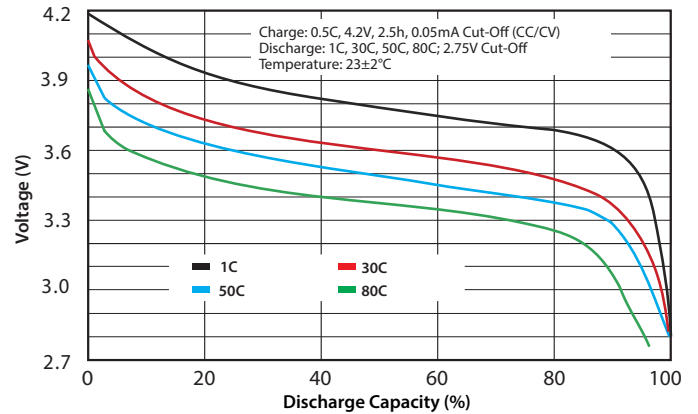

Extreme Pro Series - 3300mAh Data Sheet for 6743129

SPECIFICATIONS

| | | |
|----------------------------------|------------------------|-----------------------|
| Model | | 6743129 |
| Nominal Capacity | | 3300mAh |
| Nominal Voltage | | 3.7V |
| Weight | | Max 81.6g |
| AC-Impedance (mΩ) at 1kHz | | Max 2.5 |
| Dimensions | Thickness | 6.6 ± 0.3mm |
| | Width | 42.5 ± 1.0mm |
| | Length | 129.5 ± 1.0mm |
| Nominal Charge Condition | Current | 1650mA (0.5C) |
| | Voltage | 4.2V |
| | Cut-off Current | 165.0mA (C/20) |
| Nominal Discharge | Ending Time | 1.5h |
| | Current | 3300mA (1C) |
| Maximum Charge Current | Cut-off Current | 3.0V |
| | Current | 6.6A (2C) |
| Maximum Discharge Current | Continuous | 264.0A (80C) |
| | Bursts | 462.0A (140C) |
| Temperature Condition | Charge | 10~45°C |
| | Discharge | -20~60°C |
| | Storage | -20~45°C |

DIMENSIONS (mm)

CHARGE CHARACTERISTICS

DISCHARGE RATE CHARACTERISTICS

DISCHARGE TEMPERATURE CHARACTERISTICS

CYCLE LIFE CHARACTERISTICS