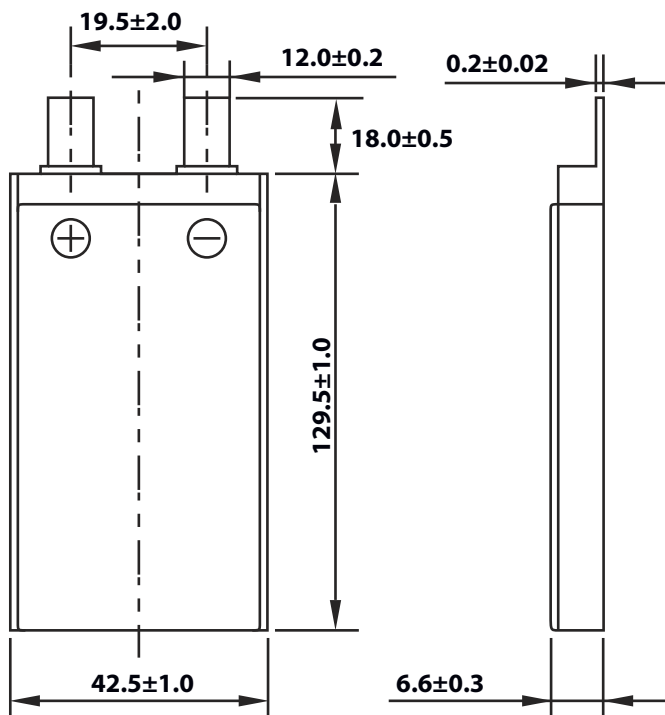

Extreme Pro Series - 3300mAh Data Sheet for 6743129

SPECIFICATIONS

| | | |
|----------------------------------|------------------------|-----------------------|
| Model | | 6743129 |
| Nominal Capacity | | 3300mAh |
| Nominal Voltage | | 3.7V |
| Weight | | Max 81.6g |
| AC-Impedance (mΩ) at 1kHz | | Max 2.5 |
| Dimensions | Thickness | 6.6 ± 0.3mm |
| | Width | 42.5 ± 1.0mm |
| | Length | 129.5 ± 1.0mm |
| Nominal Charge Condition | Current | 1650mA (0.5C) |
| | Voltage | 4.2V |
| | Cut-off Current | 165.0mA (C/20) |
| Nominal Discharge | Ending Time | 1.5h |
| | Current | 3300mA (1C) |
| Maximum Charge Current | Cut-off Current | 3.0V |
| | Current | 6.6A (2C) |
| Maximum Discharge Current | Continuous | 264.0A (80C) |
| | Bursts | 462.0A (140C) |
| Temperature Condition | Charge | 10~45°C |
| | Discharge | -20~60°C |
| | Storage | -20~45°C |

DIMENSIONS (mm)

CHARGE CHARACTERISTICS

DISCHARGE RATE CHARACTERISTICS

DISCHARGE TEMPERATURE CHARACTERISTICS

CYCLE LIFE CHARACTERISTICS