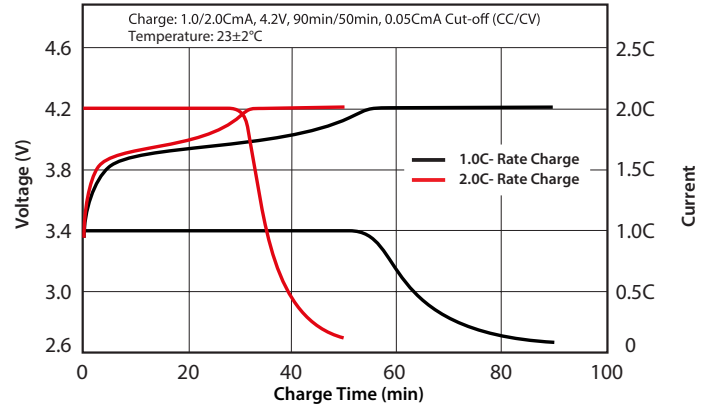

Extreme Pro Series - 3300mAh Data Sheet for 6743129

SPECIFICATIONS

| | | |
|----------------------------------|------------------------|-----------------------|
| Model | | 6743129 |
| Nominal Capacity | | 3300mAh |
| Nominal Voltage | | 3.7V |
| Weight | | Max 81.6g |
| AC-Impedance (mΩ) at 1kHz | | Max 2.5 |
| Dimensions | Thickness | 6.6 ± 0.3mm |
| | Width | 42.5 ± 1.0mm |
| | Length | 129.5 ± 1.0mm |
| Nominal Charge Condition | Current | 1650mA (0.5C) |
| | Voltage | 4.2V |
| | Cut-off Current | 165.0mA (C/20) |
| Nominal Discharge | Ending Time | 1.5h |
| | Current | 3300mA (1C) |
| Maximum Charge Current | Cut-off Current | 3.0V |
| | Current | 6.6A (2C) |
| Maximum Discharge Current | Continuous | 264.0A (80C) |
| | Bursts | 462.0A (140C) |
| Temperature Condition | Charge | 10~45°C |
| | Discharge | -20~60°C |
| | Storage | -20~45°C |

DIMENSIONS (mm)

CHARGE CHARACTERISTICS

DISCHARGE RATE CHARACTERISTICS

DISCHARGE TEMPERATURE CHARACTERISTICS

CYCLE LIFE CHARACTERISTICS