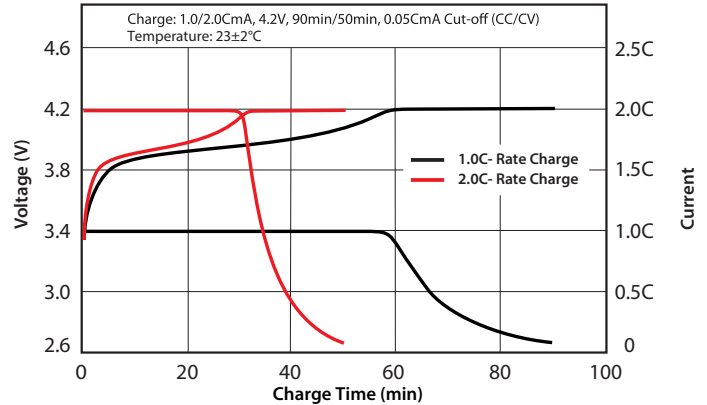

Sport Track Series - 4000mAh Data Sheet for 6843129

SPECIFICATIONS

Model		6843129
Nominal Capacity		4000mAh
Nominal Voltage		3.7V
Weight		Max 82.8g
AC-Impedance (mΩ) at 1kHz		Max 2.5
Dimensions	Thickness	6.6 ± 0.3mm
	Width	43.5 ± 1.0mm
	Length	129.0 ± 1.5mm
Nominal Charge Condition	Current	2000mA (0.5C)
	Voltage	4.2V
	Cut-off Current	200.0mA (C/20)
	Ending Time	1.5h
Nominal Discharge	Current	4000mA (1C)
	Cut-off Current	3.0V
Maximum Charge Current		8.0A (2C)
Maximum Discharge Current	Continuous	120.0A (30C)
	Bursts	200.0A (50C)
Temperature Condition	Charge	10~45°C
	Discharge	-20~60°C
	Storage	-20~45°C

DIMENSIONS (mm)

CHARGE CHARACTERISTICS

DISCHARGE RATE CHARACTERISTICS

DISCHARGE TEMPERATURE CHARACTERISTICS

CYCLE LIFE CHARACTERISTICS