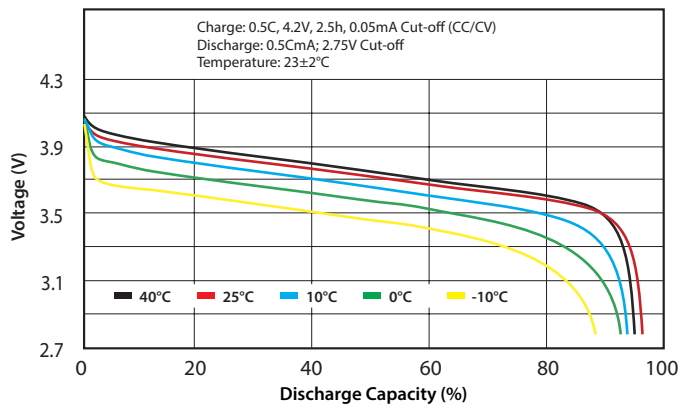

Sport Track Series - 4000mAh Data Sheet for 6843129

SPECIFICATIONS

Model		6843129
Nominal Capacity		4000mAh
Nominal Voltage		3.7V
Weight		Max 82.8g
AC-Impedance (mΩ) at 1kHz		Max 2.5
Dimensions	Thickness	6.6 ± 0.3mm
	Width	43.5 ± 1.0mm
	Length	129.0 ± 1.5mm
Nominal Charge Condition	Current	2000mA (0.5C)
	Voltage	4.2V
	Cut-off Current	200.0mA (C/20)
	Ending Time	1.5h
Nominal Discharge	Current	4000mA (1C)
	Cut-off Current	3.0V
Maximum Charge Current		8.0A (2C)
Maximum Discharge Current	Continuous	120.0A (30C)
	Bursts	200.0A (50C)
Temperature Condition	Charge	10~45°C
	Discharge	-20~60°C
	Storage	-20~45°C

DIMENSIONS (mm)

CHARGE CHARACTERISTICS

DISCHARGE RATE CHARACTERISTICS

DISCHARGE TEMPERATURE CHARACTERISTICS

CYCLE LIFE CHARACTERISTICS