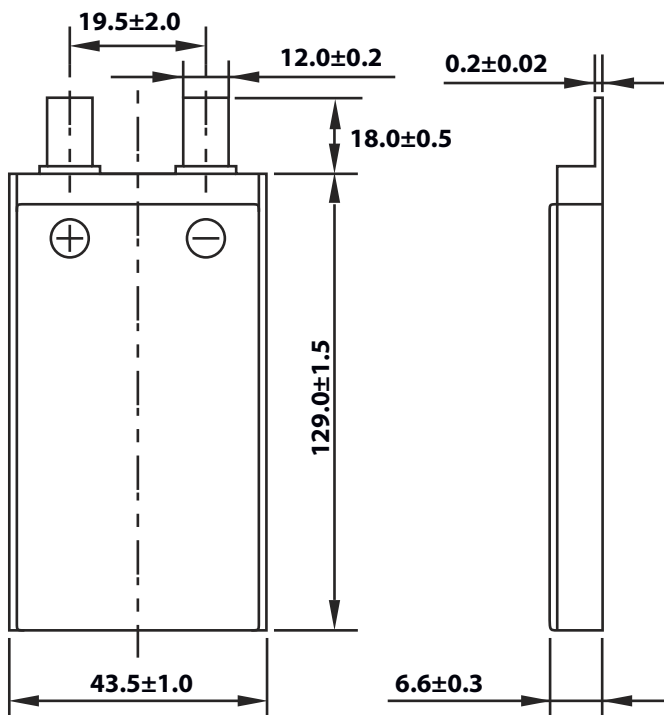

Sport Track Series - 4000mAh Data Sheet for 6843129

SPECIFICATIONS

Model		6843129
Nominal Capacity		4000mAh
Nominal Voltage		3.7V
Weight		Max 82.8g
AC-Impedance (mΩ) at 1kHz		Max 2.5
Dimensions	Thickness	6.6 ± 0.3mm
	Width	43.5 ± 1.0mm
	Length	129.0 ± 1.5mm
Nominal Charge Condition	Current	2000mA (0.5C)
	Voltage	4.2V
	Cut-off Current	200.0mA (C/20)
	Ending Time	1.5h
Nominal Discharge	Current	4000mA (1C)
	Cut-off Current	3.0V
Maximum Charge Current		8.0A (2C)
Maximum Discharge Current	Continuous	120.0A (30C)
	Bursts	200.0A (50C)
Temperature Condition	Charge	10~45°C
	Discharge	-20~60°C
	Storage	-20~45°C

DIMENSIONS (mm)

CHARGE CHARACTERISTICS

DISCHARGE RATE CHARACTERISTICS

DISCHARGE TEMPERATURE CHARACTERISTICS

CYCLE LIFE CHARACTERISTICS