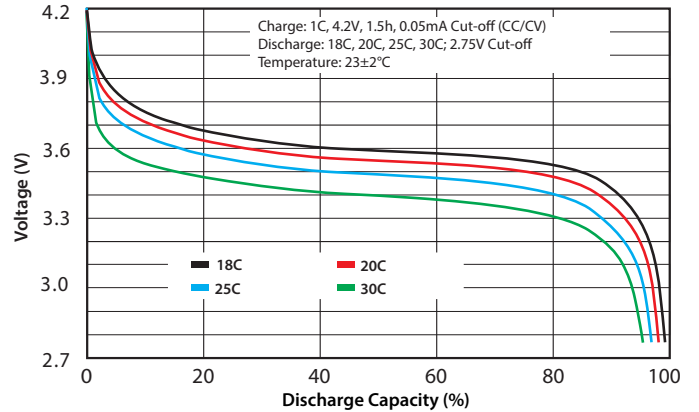

Sport Track Series - 4000mAh Data Sheet for 6843129

SPECIFICATIONS

Model		6843129
Nominal Capacity		4000mAh
Nominal Voltage		3.7V
Weight		Max 82.8g
AC-Impedance (mΩ) at 1kHz		Max 2.5
Dimensions	Thickness	6.6 ± 0.3mm
	Width	43.5 ± 1.0mm
	Length	129.0 ± 1.5mm
Nominal Charge Condition	Current	2000mA (0.5C)
	Voltage	4.2V
	Cut-off Current	200.0mA (C/20)
	Ending Time	1.5h
Nominal Discharge	Current	4000mA (1C)
	Cut-off Current	3.0V
Maximum Charge Current		8.0A (2C)
Maximum Discharge Current	Continuous	120.0A (30C)
	Bursts	200.0A (50C)
Temperature Condition	Charge	10~45°C
	Discharge	-20~60°C
	Storage	-20~45°C

DIMENSIONS (mm)

CHARGE CHARACTERISTICS

DISCHARGE RATE CHARACTERISTICS

DISCHARGE TEMPERATURE CHARACTERISTICS

CYCLE LIFE CHARACTERISTICS