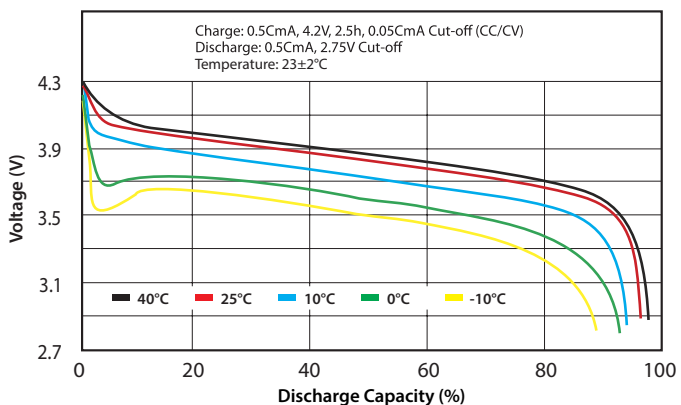

Extreme Pro Series - 4400mAh Data Sheet for 7545148

SPECIFICATIONS

Model		7545148
Nominal Capacity		4400mAh
Nominal Voltage		3.7V
Weight		Max 111.0g
AC-Impedance (mΩ) at 1kHz		Max 1.9
Dimensions	Thickness	7.3 ± 0.3mm
	Width	45.0 ± 1.0mm
	Length	149.0 ± 1.0mm
Nominal Charge Condition	Current	2200mA (0.5C)
	Voltage	4.2V
	Cut-off Current	220.0mA (C/20)
	Ending Time	1.5h
Nominal Discharge	Current	4400mA (1C)
	Cut-off Current	3.0V
Maximum Charge Current		8.8A (2C)
Maximum Discharge Current	Continuous	352.0A (80C)
	Bursts	616.0A (140C)
Temperature Condition	Charge	10~45°C
	Discharge	-20~60°C
	Storage	-20~45°C

DIMENSIONS (mm)

CHARGE CHARACTERISTICS

DISCHARGE RATE CHARACTERISTICS

DISCHARGE TEMPERATURE CHARACTERISTICS

CYCLE LIFE CHARACTERISTICS