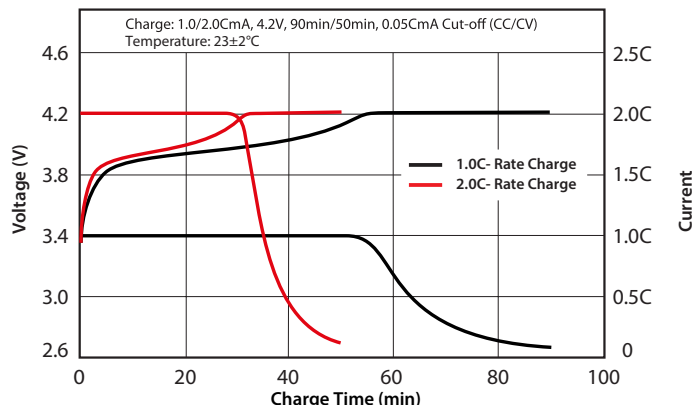

Extreme Pro Series - 4400mAh Data Sheet for 7545148

SPECIFICATIONS

Model		7545148
Nominal Capacity		4400mAh
Nominal Voltage		3.7V
Weight		Max 111.0g
AC-Impedance (mΩ) at 1kHz		Max 1.9
Dimensions	Thickness	7.3 ± 0.3mm
	Width	45.0 ± 1.0mm
	Length	149.0 ± 1.0mm
Nominal Charge Condition	Current	2200mA (0.5C)
	Voltage	4.2V
	Cut-off Current	220.0mA (C/20)
	Ending Time	1.5h
Nominal Discharge	Current	4400mA (1C)
	Cut-off Current	3.0V
Maximum Charge Current		8.8A (2C)
Maximum Discharge Current	Continuous	352.0A (80C)
	Bursts	616.0A (140C)
Temperature Condition	Charge	10~45°C
	Discharge	-20~60°C
	Storage	-20~45°C

DIMENSIONS (mm)

CHARGE CHARACTERISTICS

DISCHARGE RATE CHARACTERISTICS

DISCHARGE TEMPERATURE CHARACTERISTICS

CYCLE LIFE CHARACTERISTICS