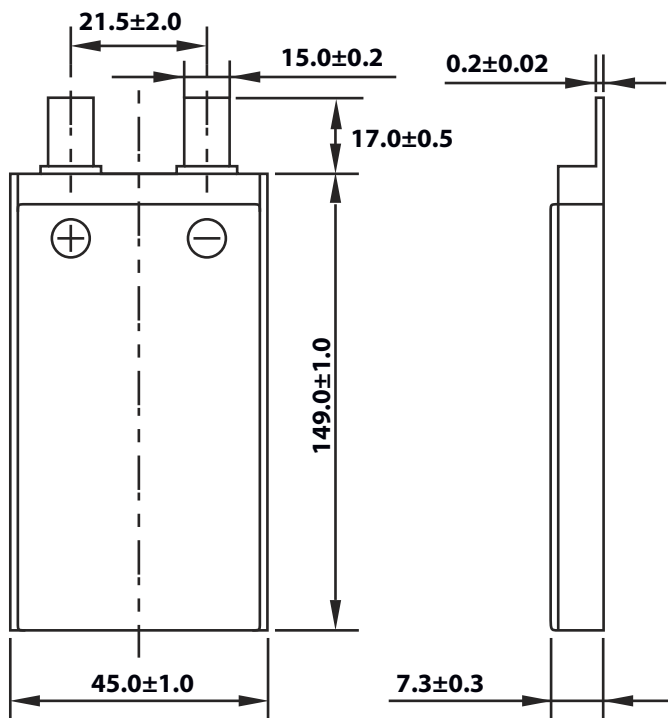

Extreme Pro Series - 4400mAh Data Sheet for 7545148

SPECIFICATIONS

Model		7545148
Nominal Capacity		4400mAh
Nominal Voltage		3.7V
Weight		Max 111.0g
AC-Impedance (mΩ) at 1kHz		Max 1.9
Dimensions	Thickness	7.3 ± 0.3mm
	Width	45.0 ± 1.0mm
	Length	149.0 ± 1.0mm
Nominal Charge Condition	Current	2200mA (0.5C)
	Voltage	4.2V
	Cut-off Current	220.0mA (C/20)
	Ending Time	1.5h
Nominal Discharge	Current	4400mA (1C)
	Cut-off Current	3.0V
Maximum Charge Current		8.8A (2C)
Maximum Discharge Current	Continuous	352.0A (80C)
	Bursts	616.0A (140C)
Temperature Condition	Charge	10~45°C
	Discharge	-20~60°C
	Storage	-20~45°C

DIMENSIONS (mm)

CHARGE CHARACTERISTICS

DISCHARGE RATE CHARACTERISTICS

DISCHARGE TEMPERATURE CHARACTERISTICS

CYCLE LIFE CHARACTERISTICS