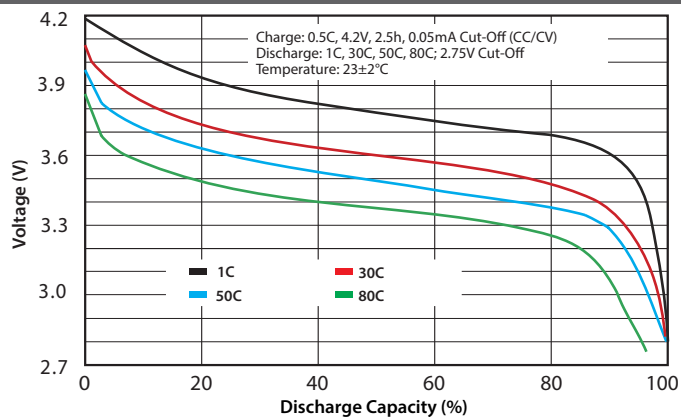

Extreme Pro Series - 4400mAh Data Sheet for 7545148

SPECIFICATIONS

Model		7545148
Nominal Capacity		4400mAh
Nominal Voltage		3.7V
Weight		Max 111.0g
AC-Impedance (mΩ) at 1kHz		Max 1.9
Dimensions	Thickness	7.3 ± 0.3mm
	Width	45.0 ± 1.0mm
	Length	149.0 ± 1.0mm
Nominal Charge Condition	Current	2200mA (0.5C)
	Voltage	4.2V
	Cut-off Current	220.0mA (C/20)
	Ending Time	1.5h
Nominal Discharge	Current	4400mA (1C)
	Cut-off Current	3.0V
Maximum Charge Current		8.8A (2C)
Maximum Discharge Current	Continuous	352.0A (80C)
	Bursts	616.0A (140C)
Temperature Condition	Charge	10~45°C
	Discharge	-20~60°C
	Storage	-20~45°C

DIMENSIONS (mm)

CHARGE CHARACTERISTICS

DISCHARGE RATE CHARACTERISTICS

DISCHARGE TEMPERATURE CHARACTERISTICS

CYCLE LIFE CHARACTERISTICS