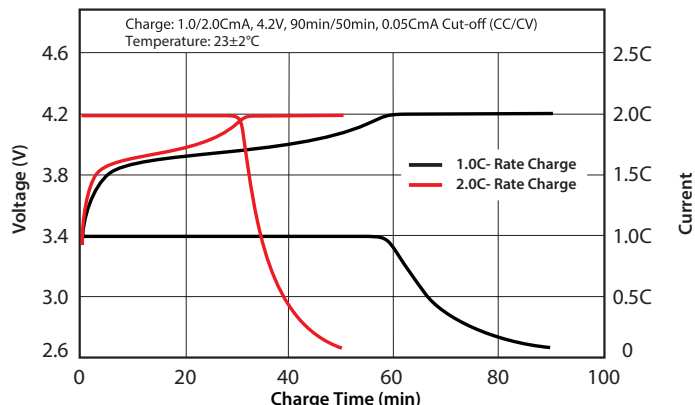

Sport Track Series - 5300mAh Data Sheet for 8543129

SPECIFICATIONS

Model		8543129
Nominal Capacity		5300mAh
Nominal Voltage		3.7V
Weight		Max 103.0g
AC-Impedance (mΩ) at 1kHz		Max 2.0
Dimensions	Thickness	8.3 ± 0.3mm
	Width	44.0 ± 1.0mm
	Length	129.0 ± 1.0mm
Nominal Charge Condition	Current	2650mA (0.5C)
	Voltage	4.2V
	Cut-off Current	265.0mA (C/20)
	Ending Time	1.5h
Nominal Discharge	Current	5300mA (1C)
	Cut-off Current	3.0V
Maximum Charge Current		10.6A (2C)
Maximum Discharge Current	Continuous	159.0A (30C)
	Bursts	291.5A (55C)
Temperature Condition	Charge	10~45°C
	Discharge	-20~60°C
	Storage	-20~45°C

DIMENSIONS (mm)

CHARGE CHARACTERISTICS

DISCHARGE RATE CHARACTERISTICS

DISCHARGE TEMPERATURE CHARACTERISTICS

CYCLE LIFE CHARACTERISTICS