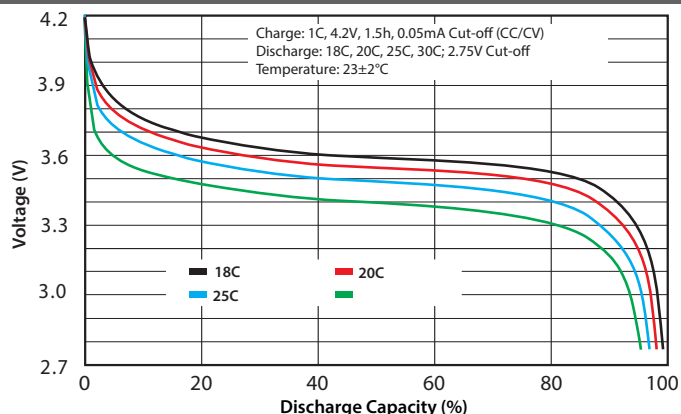

Sport Track Series - 5300mAh Data Sheet for 8543129

SPECIFICATIONS

Model		8543129
Nominal Capacity		5300mAh
Nominal Voltage		3.7V
Weight		Max 103.0g
AC-Impedance (mΩ) at 1kHz		Max 2.0
Dimensions	Thickness	8.3 ± 0.3mm
	Width	44.0 ± 1.0mm
	Length	129.0 ± 1.0mm
Nominal Charge Condition	Current	2650mA (0.5C)
	Voltage	4.2V
	Cut-off Current	265.0mA (C/20)
	Ending Time	1.5h
Nominal Discharge	Current	5300mA (1C)
	Cut-off Current	3.0V
Maximum Charge Current		10.6A (2C)
Maximum Discharge Current	Continuous	159.0A (30C)
	Bursts	291.5A (55C)
Temperature Condition	Charge	10~45°C
	Discharge	-20~60°C
	Storage	-20~45°C

DIMENSIONS (mm)

CHARGE CHARACTERISTICS

DISCHARGE RATE CHARACTERISTICS

DISCHARGE TEMPERATURE CHARACTERISTICS

CYCLE LIFE CHARACTERISTICS