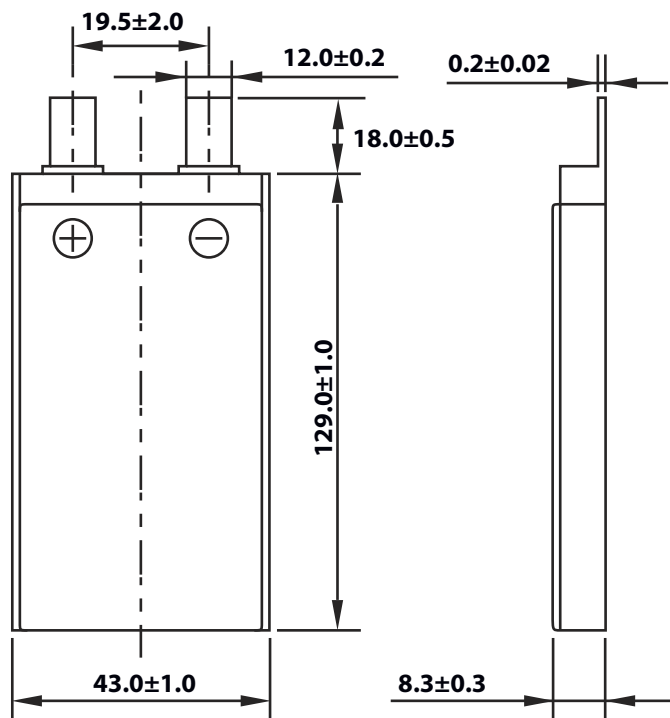

Sport Track Series - 5300mAh Data Sheet for 8543129

SPECIFICATIONS

Model		8543129
Nominal Capacity		5300mAh
Nominal Voltage		3.7V
Weight		Max 103.0g
AC-Impedance (mΩ) at 1kHz		Max 2.0
Dimensions	Thickness	8.3 ± 0.3mm
	Width	44.0 ± 1.0mm
	Length	129.0 ± 1.0mm
Nominal Charge Condition	Current	2650mA (0.5C)
	Voltage	4.2V
	Cut-off Current	265.0mA (C/20)
	Ending Time	1.5h
Nominal Discharge	Current	5300mA (1C)
	Cut-off Current	3.0V
Maximum Charge Current		10.6A (2C)
Maximum Discharge Current	Continuous	159.0A (30C)
	Bursts	291.5A (55C)
Temperature Condition	Charge	10~45°C
	Discharge	-20~60°C
	Storage	-20~45°C

DIMENSIONS (mm)

CHARGE CHARACTERISTICS

DISCHARGE RATE CHARACTERISTICS

DISCHARGE TEMPERATURE CHARACTERISTICS

CYCLE LIFE CHARACTERISTICS