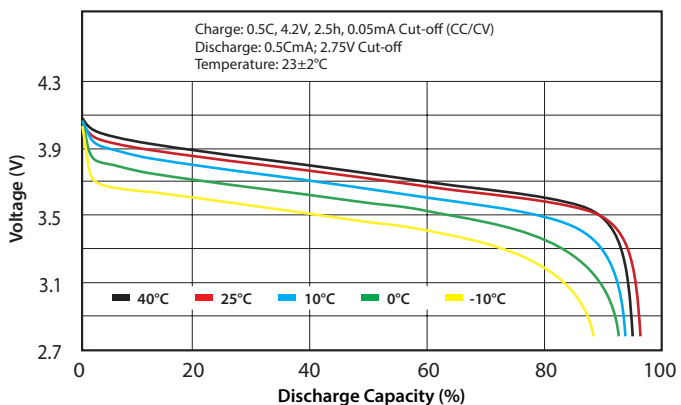

Sport Track Series - 5300mAh Data Sheet for 8543129

SPECIFICATIONS

Model		8543129
Nominal Capacity		5300mAh
Nominal Voltage		3.7V
Weight		Max 103.0g
AC-Impedance (mΩ) at 1kHz		Max 2.0
Dimensions	Thickness	8.3 ± 0.3mm
	Width	44.0 ± 1.0mm
	Length	129.0 ± 1.0mm
Nominal Charge Condition	Current	2650mA (0.5C)
	Voltage	4.2V
	Cut-off Current	265.0mA (C/20)
	Ending Time	1.5h
Nominal Discharge	Current	5300mA (1C)
	Cut-off Current	3.0V
Maximum Charge Current		10.6A (2C)
Maximum Discharge Current	Continuous	159.0A (30C)
	Bursts	291.5A (55C)
Temperature Condition	Charge	10~45°C
	Discharge	-20~60°C
	Storage	-20~45°C

DIMENSIONS (mm)

CHARGE CHARACTERISTICS

DISCHARGE RATE CHARACTERISTICS

DISCHARGE TEMPERATURE CHARACTERISTICS

CYCLE LIFE CHARACTERISTICS