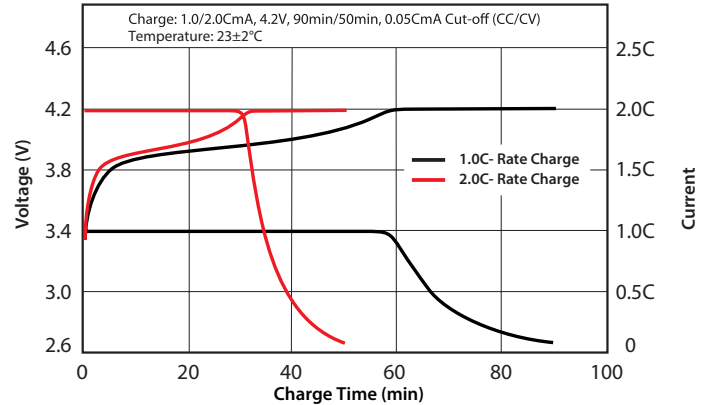

Sport Track Series - 5300mAh Data Sheet for 9243129

SPECIFICATIONS

Model		9243129
Nominal Capacity		5300mAh
Nominal Voltage		3.7V
Weight		Max 109.0g
AC-Impedance (mΩ) at 1kHz		Max 2.2
Dimensions	Thickness	8.7 ± 0.3mm
	Width	43.0 ± 1.0mm
	Length	130.0 ± 1.0mm
Nominal Charge Condition	Current	2650mA (0.5C)
	Voltage	4.2V
	Cut-off Current	265.0mA (C/20)
	Ending Time	1.5h
Nominal Discharge	Current	5300mA (1C)
	Cut-off Current	3.0V
Maximum Charge Current		10.6A (2C)
Maximum Discharge Current	Continuous	185.5A (35C)
	Bursts	344.5A (65C)
Temperature Condition	Charge	10~45°C
	Discharge	-20~60°C
	Storage	-20~45°C

DIMENSIONS (mm)

CHARGE CHARACTERISTICS

DISCHARGE RATE CHARACTERISTICS

DISCHARGE TEMPERATURE CHARACTERISTICS

CYCLE LIFE CHARACTERISTICS