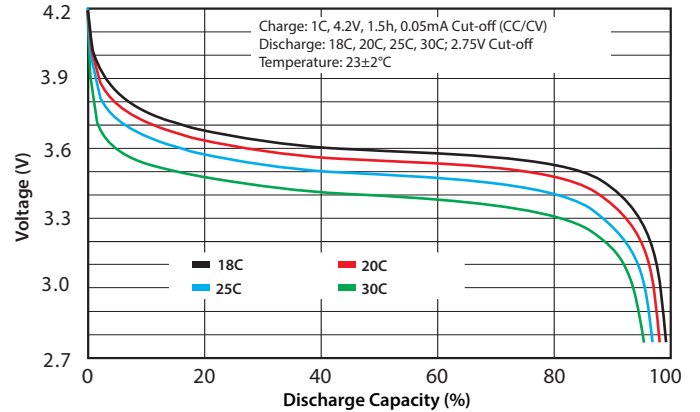

Sport Track Series - 5300mAh Data Sheet for 9243129

SPECIFICATIONS

Model		9243129
Nominal Capacity		5300mAh
Nominal Voltage		3.7V
Weight		Max 109.0g
AC-Impedance (mΩ) at 1kHz		Max 2.2
Dimensions	Thickness	8.7 ± 0.3mm
	Width	43.0 ± 1.0mm
	Length	130.0 ± 1.0mm
Nominal Charge Condition	Current	2650mA (0.5C)
	Voltage	4.2V
	Cut-off Current	265.0mA (C/20)
	Ending Time	1.5h
Nominal Discharge	Current	5300mA (1C)
	Cut-off Current	3.0V
Maximum Charge Current		10.6A (2C)
Maximum Discharge Current	Continuous	185.5A (35C)
	Bursts	344.5A (65C)
Temperature Condition	Charge	10~45°C
	Discharge	-20~60°C
	Storage	-20~45°C

DIMENSIONS (mm)

CHARGE CHARACTERISTICS

DISCHARGE RATE CHARACTERISTICS

DISCHARGE TEMPERATURE CHARACTERISTICS

CYCLE LIFE CHARACTERISTICS