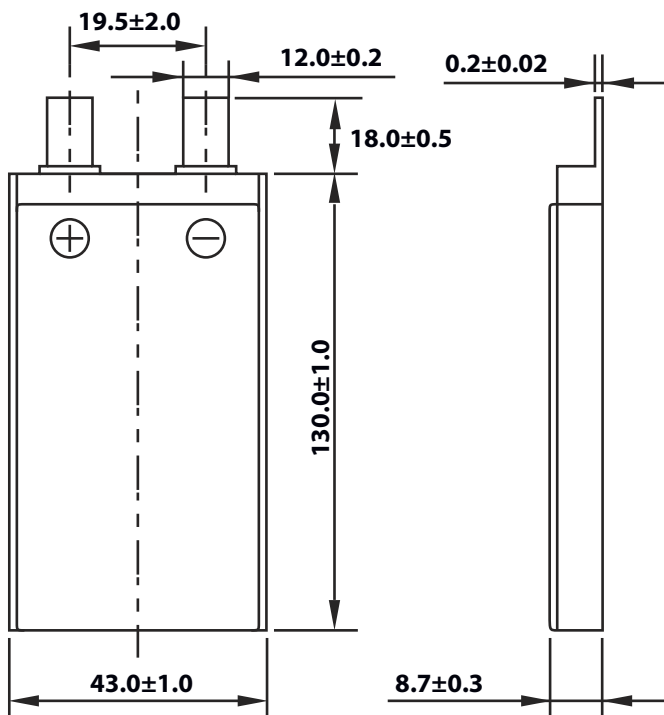

Sport Track Series - 5300mAh Data Sheet for 9243129

SPECIFICATIONS

Model		9243129
Nominal Capacity		5300mAh
Nominal Voltage		3.7V
Weight		Max 109.0g
AC-Impedance (mΩ) at 1kHz		Max 2.2
Dimensions	Thickness	8.7 ± 0.3mm
	Width	43.0 ± 1.0mm
	Length	130.0 ± 1.0mm
Nominal Charge Condition	Current	2650mA (0.5C)
	Voltage	4.2V
	Cut-off Current	265.0mA (C/20)
	Ending Time	1.5h
Nominal Discharge	Current	5300mA (1C)
	Cut-off Current	3.0V
Maximum Charge Current		10.6A (2C)
Maximum Discharge Current	Continuous	185.5A (35C)
	Bursts	344.5A (65C)
Temperature Condition	Charge	10~45°C
	Discharge	-20~60°C
	Storage	-20~45°C

DIMENSIONS (mm)

CHARGE CHARACTERISTICS

DISCHARGE RATE CHARACTERISTICS

DISCHARGE TEMPERATURE CHARACTERISTICS

CYCLE LIFE CHARACTERISTICS