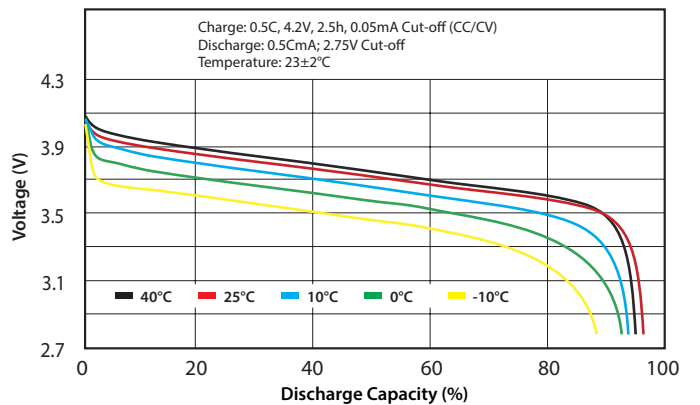

Sport Track Series - 5300mAh Data Sheet for 9243129

SPECIFICATIONS

Model		9243129
Nominal Capacity		5300mAh
Nominal Voltage		3.7V
Weight		Max 109.0g
AC-Impedance (mΩ) at 1kHz		Max 2.2
Dimensions	Thickness	8.7 ± 0.3mm
	Width	43.0 ± 1.0mm
	Length	130.0 ± 1.0mm
Nominal Charge Condition	Current	2650mA (0.5C)
	Voltage	4.2V
	Cut-off Current	265.0mA (C/20)
	Ending Time	1.5h
Nominal Discharge	Current	5300mA (1C)
	Cut-off Current	3.0V
Maximum Charge Current		10.6A (2C)
Maximum Discharge Current	Continuous	185.5A (35C)
	Bursts	344.5A (65C)
Temperature Condition	Charge	10~45°C
	Discharge	-20~60°C
	Storage	-20~45°C

DIMENSIONS (mm)

CHARGE CHARACTERISTICS

DISCHARGE RATE CHARACTERISTICS

DISCHARGE TEMPERATURE CHARACTERISTICS

CYCLE LIFE CHARACTERISTICS