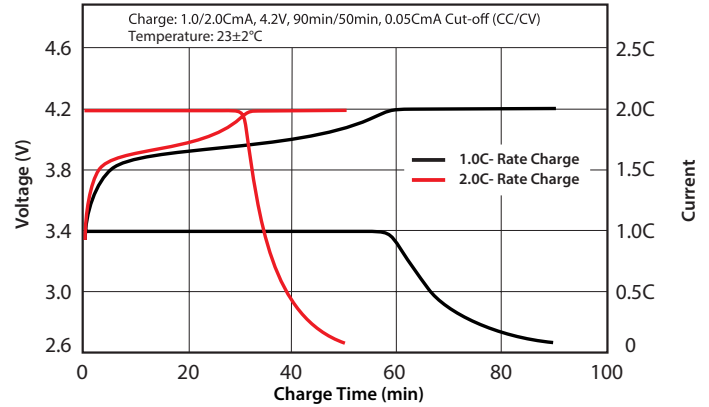

Supersport Pro Series - 5800mAh Data Sheet for 8245148

SPECIFICATIONS

Model		8245148
Nominal Capacity		5800mAh
Nominal Voltage		3.7V
Weight		Max 122g
AC-Impedance (mΩ) at 1kHz		Max 1.6
Dimensions	Thickness	7.95 ± 0.3mm
	Width	44.5 ± 1.0mm
	Length	149.0 ± 1.0mm
Nominal Charge Condition	Current	2900mA (0.5C)
	Voltage	4.2V
	Cut-off Current	290.0mA (C/20)
Nominal Discharge	Ending Time	1.5h
	Current	5800mA (1C)
Maximum Charge Current	Cut-off Current	3.0V
	Current	11.6A (2C)
Maximum Discharge Current	Continuous	203.0A (35C)
	Bursts	377.0A (65C)
Temperature Condition	Charge	0~45°C
	Discharge	-20~60°C
	Storage	-20~35°C

DIMENSIONS (mm)

CHARGE CHARACTERISTICS

DISCHARGE RATE CHARACTERISTICS

DISCHARGE TEMPERATURE CHARACTERISTICS

CYCLE LIFE CHARACTERISTICS