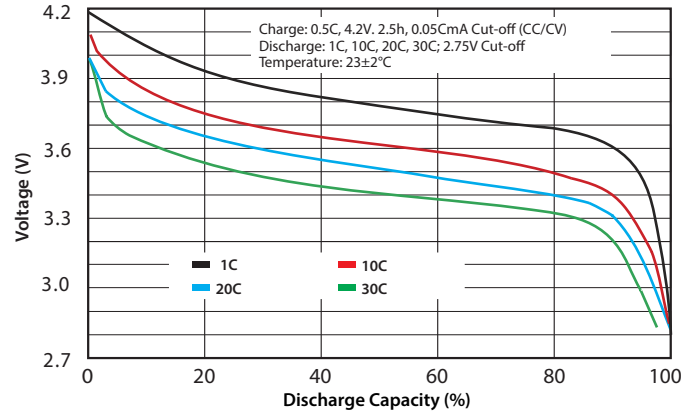

Supersport Pro Series - 5800mAh Data Sheet for 8245148

SPECIFICATIONS

Model		8245148
Nominal Capacity		5800mAh
Nominal Voltage		3.7V
Weight		Max 122g
AC-Impedance (mΩ) at 1kHz		Max 1.6
Dimensions	Thickness	7.95 ± 0.3mm
	Width	44.5 ± 1.0mm
	Length	149.0 ± 1.0mm
Nominal Charge Condition	Current	2900mA (0.5C)
	Voltage	4.2V
	Cut-off Current	290.0mA (C/20)
Nominal Discharge	Ending Time	1.5h
	Current	5800mA (1C)
Maximum Charge Current	Cut-off Current	3.0V
	Current	11.6A (2C)
Maximum Discharge Current	Continuous	203.0A (35C)
	Bursts	377.0A (65C)
Temperature Condition	Charge	0~45°C
	Discharge	-20~60°C
	Storage	-20~35°C

DIMENSIONS (mm)

CHARGE CHARACTERISTICS

DISCHARGE RATE CHARACTERISTICS

DISCHARGE TEMPERATURE CHARACTERISTICS

CYCLE LIFE CHARACTERISTICS