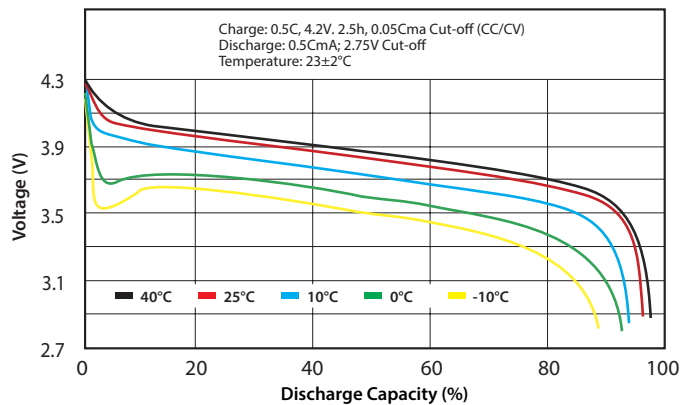

Supersport Pro Series - 5800mAh Data Sheet for 8245148

SPECIFICATIONS

Model		8245148
Nominal Capacity		5800mAh
Nominal Voltage		3.7V
Weight		Max 122g
AC-Impedance (mΩ) at 1kHz		Max 1.6
Dimensions	Thickness	7.95 ± 0.3mm
	Width	44.5 ± 1.0mm
	Length	149.0 ± 1.0mm
Nominal Charge Condition	Current	2900mA (0.5C)
	Voltage	4.2V
	Cut-off Current	290.0mA (C/20)
Nominal Discharge	Ending Time	1.5h
	Current	5800mA (1C)
Maximum Charge Current	Cut-off Current	3.0V
	Current	11.6A (2C)
Maximum Discharge Current	Continuous	203.0A (35C)
	Bursts	377.0A (65C)
Temperature Condition	Charge	0~45°C
	Discharge	-20~60°C
	Storage	-20~35°C

DIMENSIONS (mm)

CHARGE CHARACTERISTICS

DISCHARGE RATE CHARACTERISTICS

DISCHARGE TEMPERATURE CHARACTERISTICS

CYCLE LIFE CHARACTERISTICS