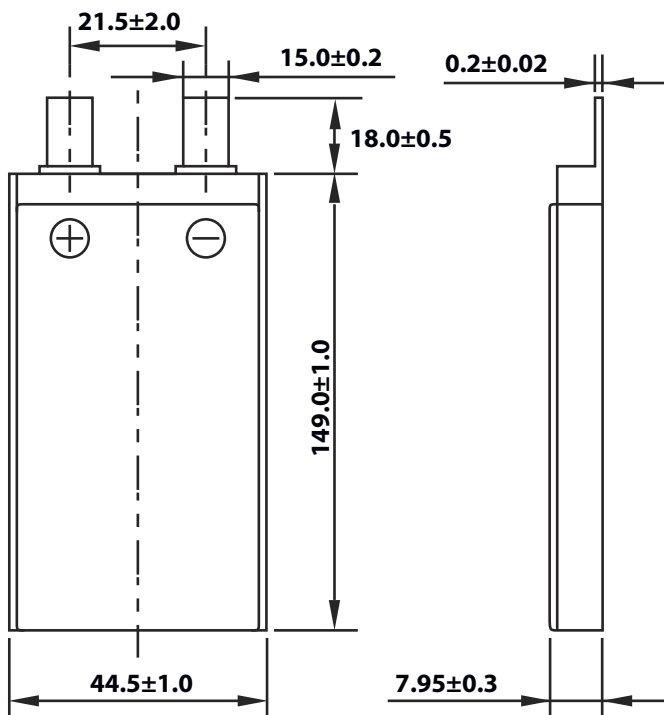

Supersport Pro Series - 5800mAh Data Sheet for 8245148

SPECIFICATIONS

Model		8245148
Nominal Capacity		5800mAh
Nominal Voltage		3.7V
Weight		Max 122g
AC-Impedance (mΩ) at 1kHz		Max 1.6
Dimensions	Thickness	7.95 ± 0.3mm
	Width	44.5 ± 1.0mm
	Length	149.0 ± 1.0mm
Nominal Charge Condition	Current	2900mA (0.5C)
	Voltage	4.2V
	Cut-off Current	290.0mA (C/20)
Nominal Discharge	Ending Time	1.5h
	Current	5800mA (1C)
Maximum Charge Current	Cut-off Current	3.0V
	Current	11.6A (2C)
Maximum Discharge Current	Continuous	203.0A (35C)
	Bursts	377.0A (65C)
Temperature Condition	Charge	0~45°C
	Discharge	-20~60°C
	Storage	-20~35°C

DIMENSIONS (mm)

CHARGE CHARACTERISTICS

DISCHARGE RATE CHARACTERISTICS

DISCHARGE TEMPERATURE CHARACTERISTICS

CYCLE LIFE CHARACTERISTICS