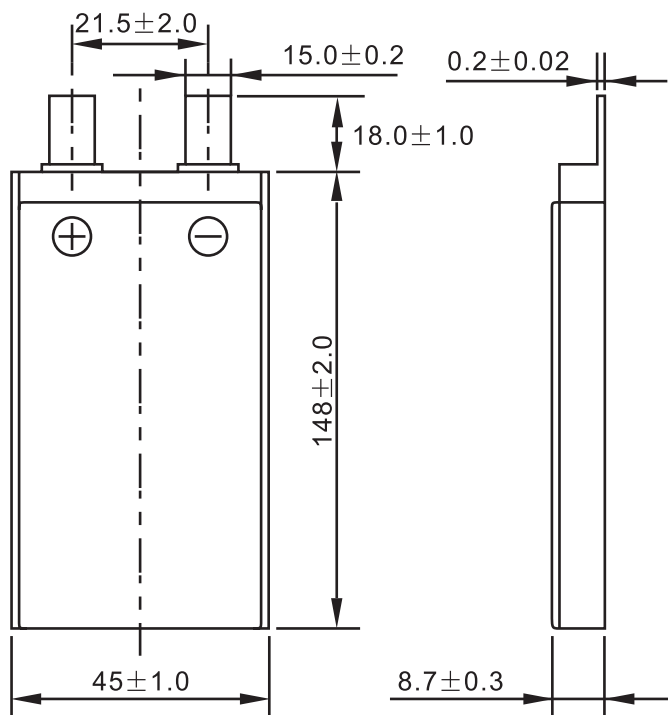

Supersport Pro Series - 6250mAh Data Sheet for 8545148

SPECIFICATIONS

Model	8545148	
Nominal Capacity	6250mAh	
Nominal Voltage	3.7V	
Weight	Max 128.0g	
AC-Impedance (mΩ) at 1kHz	Max 1.5	
Dimensions	Thickness	8.7 ± 0.3mm
	Width	45.0 ± 1.0mm
	Length	148.0 ± 2.0mm
Nominal Charge Condition	Current	3125mA (0.5C)
	Voltage	4.2V
	Cut-off Current	312.5mA (C/20)
	Ending Time	1.5h
Nominal Discharge	Current	6250mA (1C)
	Cut-off Current	3.0V
Maximum Charge Current		12.5A (2C)
Maximum Discharge Current	Continuous	218.8A (35C)
	Bursts	406.3A (65C)
Temperature Condition	Charge	0~45°C
	Discharge	-20~60°C
	Storage	-20~35°C

DIMENSIONS (mm)

CHARGE CHARACTERISTICS

DISCHARGE RATE CHARACTERISTICS

DISCHARGE TEMPERATURE CHARACTERISTICS

CYCLE LIFE CHARACTERISTICS