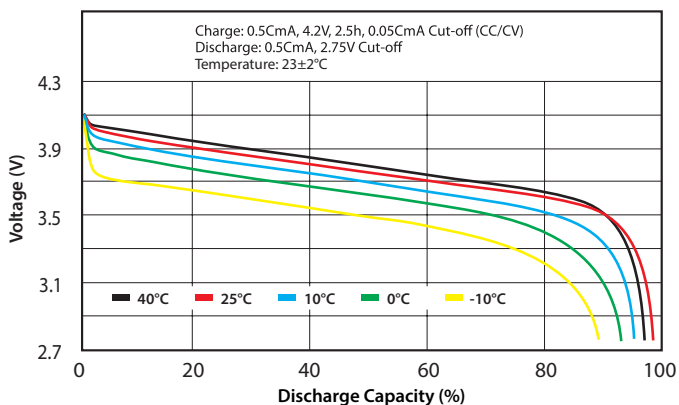

Supersport Pro Series - 6250mAh Data Sheet for 8545148

SPECIFICATIONS

Model	8545148	
Nominal Capacity	6250mAh	
Nominal Voltage	3.7V	
Weight	Max 128.0g	
AC-Impedance (mΩ) at 1kHz	Max 1.5	
Dimensions	Thickness	8.7 ± 0.3mm
	Width	45.0 ± 1.0mm
	Length	148.0 ± 2.0mm
Nominal Charge Condition	Current	3125mA (0.5C)
	Voltage	4.2V
	Cut-off Current	312.5mA (C/20)
	Ending Time	1.5h
Nominal Discharge	Current	6250mA (1C)
	Cut-off Current	3.0V
Maximum Charge Current		12.5A (2C)
Maximum Discharge Current	Continuous	218.8A (35C)
	Bursts	406.3A (65C)
Temperature Condition	Charge	0~45°C
	Discharge	-20~60°C
	Storage	-20~35°C

DIMENSIONS (mm)

CHARGE CHARACTERISTICS

DISCHARGE RATE CHARACTERISTICS

DISCHARGE TEMPERATURE CHARACTERISTICS

CYCLE LIFE CHARACTERISTICS