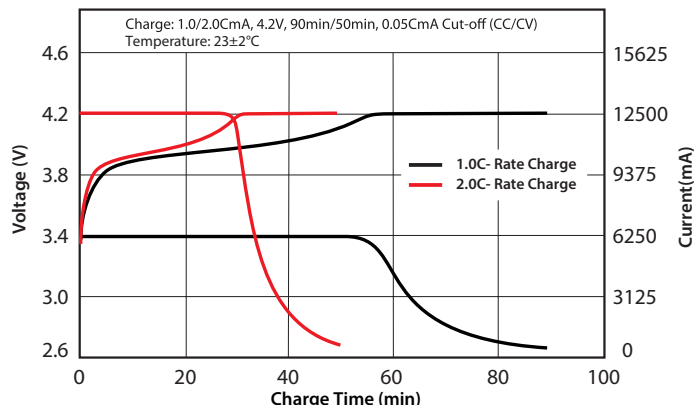

Supersport Pro Series - 6250mAh Data Sheet for 8545148

SPECIFICATIONS

Model	8545148	
Nominal Capacity	6250mAh	
Nominal Voltage	3.7V	
Weight	Max 128.0g	
AC-Impedance (mΩ) at 1kHz	Max 1.5	
Dimensions	Thickness	8.7 ± 0.3mm
	Width	45.0 ± 1.0mm
	Length	148.0 ± 2.0mm
Nominal Charge Condition	Current	3125mA (0.5C)
	Voltage	4.2V
	Cut-off Current	312.5mA (C/20)
	Ending Time	1.5h
Nominal Discharge	Current	6250mA (1C)
	Cut-off Current	3.0V
Maximum Charge Current		12.5A (2C)
Maximum Discharge Current	Continuous	218.8A (35C)
	Bursts	406.3A (65C)
Temperature Condition	Charge	0~45°C
	Discharge	-20~60°C
	Storage	-20~35°C

DIMENSIONS (mm)

CHARGE CHARACTERISTICS

DISCHARGE RATE CHARACTERISTICS

DISCHARGE TEMPERATURE CHARACTERISTICS

CYCLE LIFE CHARACTERISTICS