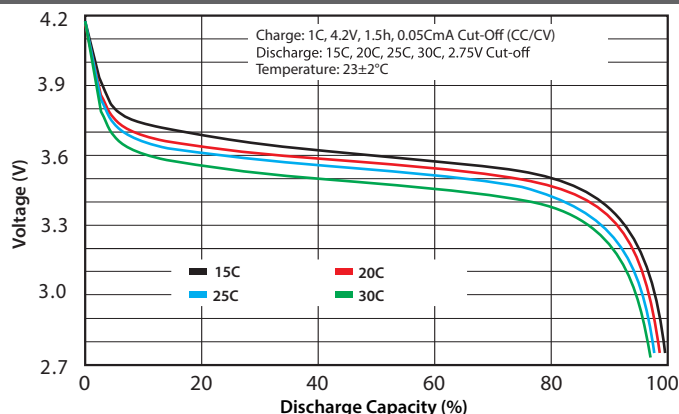

Supersport Pro Series - 6250mAh Data Sheet for 8545148

SPECIFICATIONS

Model	8545148	
Nominal Capacity	6250mAh	
Nominal Voltage	3.7V	
Weight	Max 128.0g	
AC-Impedance (mΩ) at 1kHz	Max 1.5	
Dimensions	Thickness	8.7 ± 0.3mm
	Width	45.0 ± 1.0mm
	Length	148.0 ± 2.0mm
Nominal Charge Condition	Current	3125mA (0.5C)
	Voltage	4.2V
	Cut-off Current	312.5mA (C/20)
	Ending Time	1.5h
Nominal Discharge	Current	6250mA (1C)
	Cut-off Current	3.0V
Maximum Charge Current		12.5A (2C)
Maximum Discharge Current	Continuous	218.8A (35C)
	Bursts	406.3A (65C)
Temperature Condition	Charge	0~45°C
	Discharge	-20~60°C
	Storage	-20~35°C

DIMENSIONS (mm)

CHARGE CHARACTERISTICS

DISCHARGE RATE CHARACTERISTICS

DISCHARGE TEMPERATURE CHARACTERISTICS

CYCLE LIFE CHARACTERISTICS